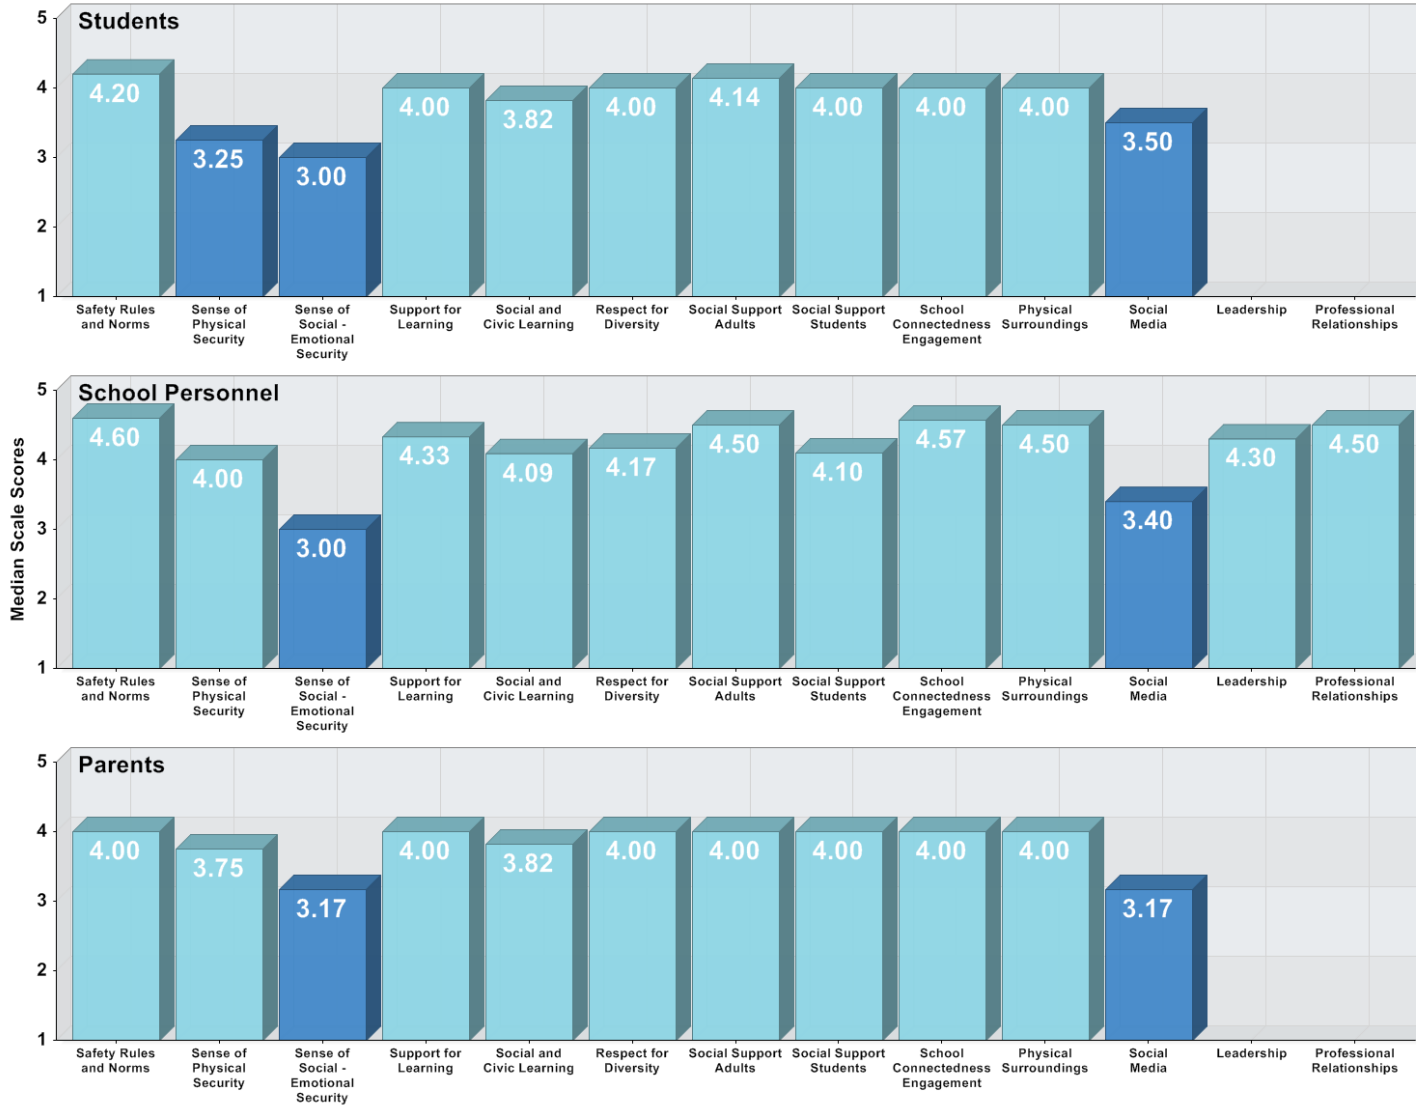

II. School Climate Overview

School Climate Ratings—Positives, Negatives and Neutrals

School Climate Ratings - Positives, Negatives and Neutrals

	= median rating in the negative range (scores lower than 2.5 on a 5-point scale)
	= median rating in the neutral range (scores between 2.5 and 3.5 on a 5-point scale)
	= median rating in the positive range (scores above 3.5 on a 5-point scale)